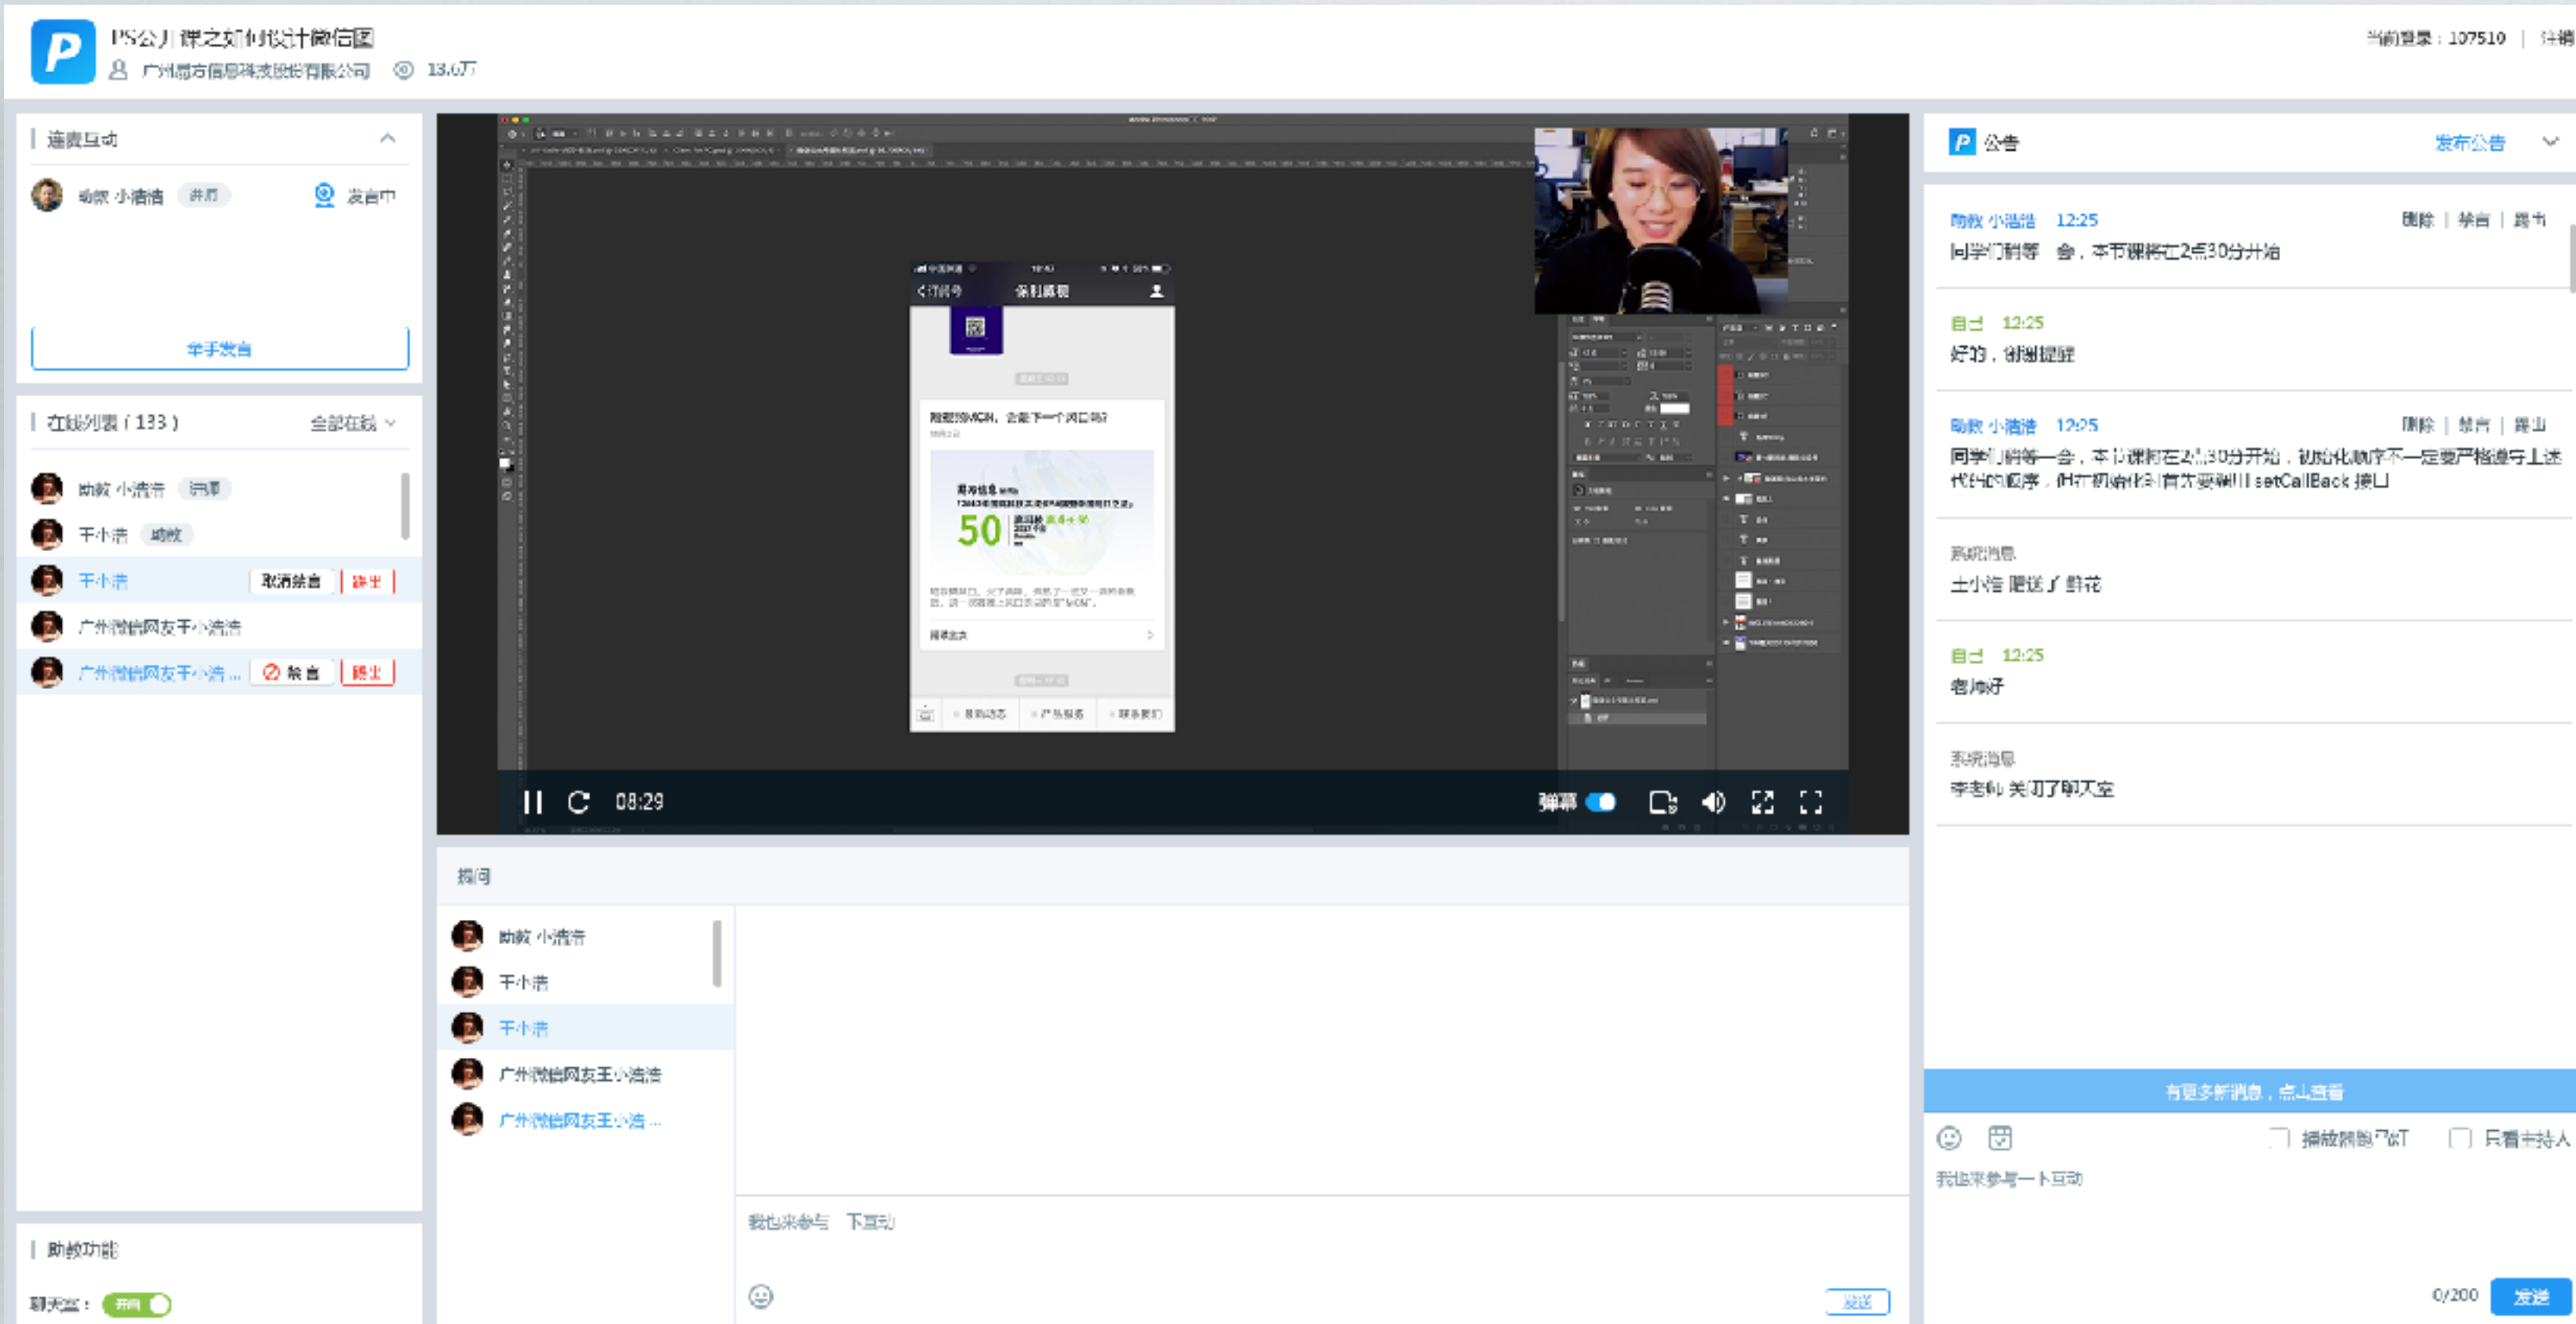

The screenshot shows the POLYV直播助手 interface with the following labeled components:

- 可定制Logo**: Located at the top left of the interface.
- 直播间名称及已直播时长**: Located at the top center, showing the stream title and duration.
- 设备调试**: Located at the top right, indicating the current device status.
- 聊天模式**: Located at the top right, indicating the current chat mode.
- 更多设置**: Located at the top right, providing access to additional settings.
- 多场景切换**: Located on the left side, allowing for switching between different scenes.
- 直播素材源**: Located on the left side, used for managing live sources and added materials.
- 画笔工具**: Located in the center, providing drawing tools for annotations.
- 直播预览**: Located in the center, showing a preview of the live stream content.
- 连麦互动**: Located on the right side, supporting audio and video interaction.
- 课堂问答**: Located on the right side, for real-time collection of audience feedback.
- 聊天互动**: Located on the right side, showing chat messages and interactions.
- 添加素材**: Located on the left side, used for adding text, multimedia, images, and real-time subtitles.
- 添加直播源**: Located on the left side, used for adding live sources.
- 模式切换**: Located at the bottom left, used for switching between live and recording modes.
- 开始直播 / 结束直播**: Located at the bottom center, used for starting and ending the live stream.
- 讲师发言**: Located at the bottom right, used for the instructor to speak.